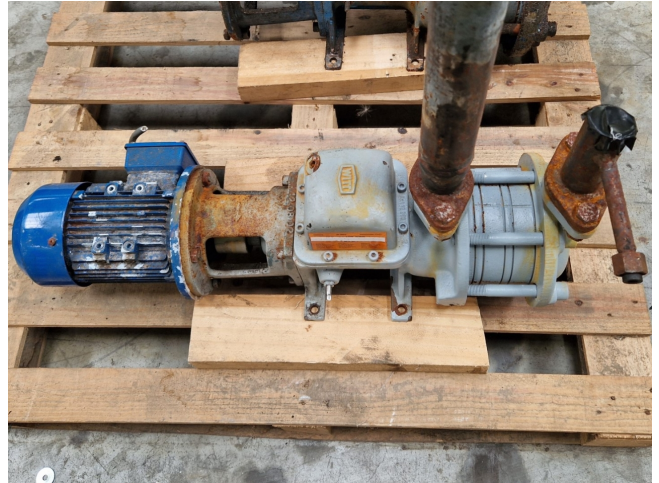

# Witt GP-42

## Specifications

Marca	Witt
Tipo	GP-42
Caudal volumétrico Q máx. (m <sup>3</sup> /h)	3,6
Altura de entrega H máx. (m)	48,0
Remarks	Y.o.b. 2018
Stock	1

### Used Witt GP-42

Used Witt GP-42 liquid pump with a 1612 MD020116 electro motor. The pump has with the following specifications: Qmax: 3,6 m<sup>3</sup>/h - Hmax: 48,0 m. Dimensions: 850x300x350 mm (LxWxH).